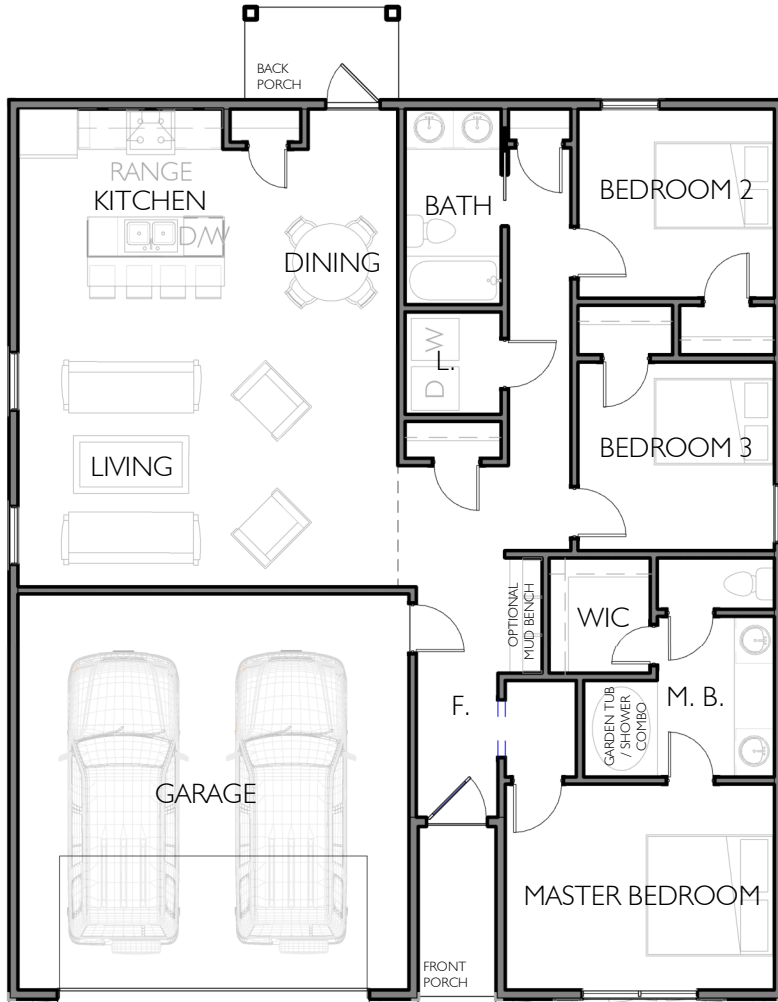

WCH
HOMES
HAWKS RIDGE

DOUGLAS

OPTION A

3 BEDROOMS
OPEN LIVING
1,405 SQFT

OPTION B